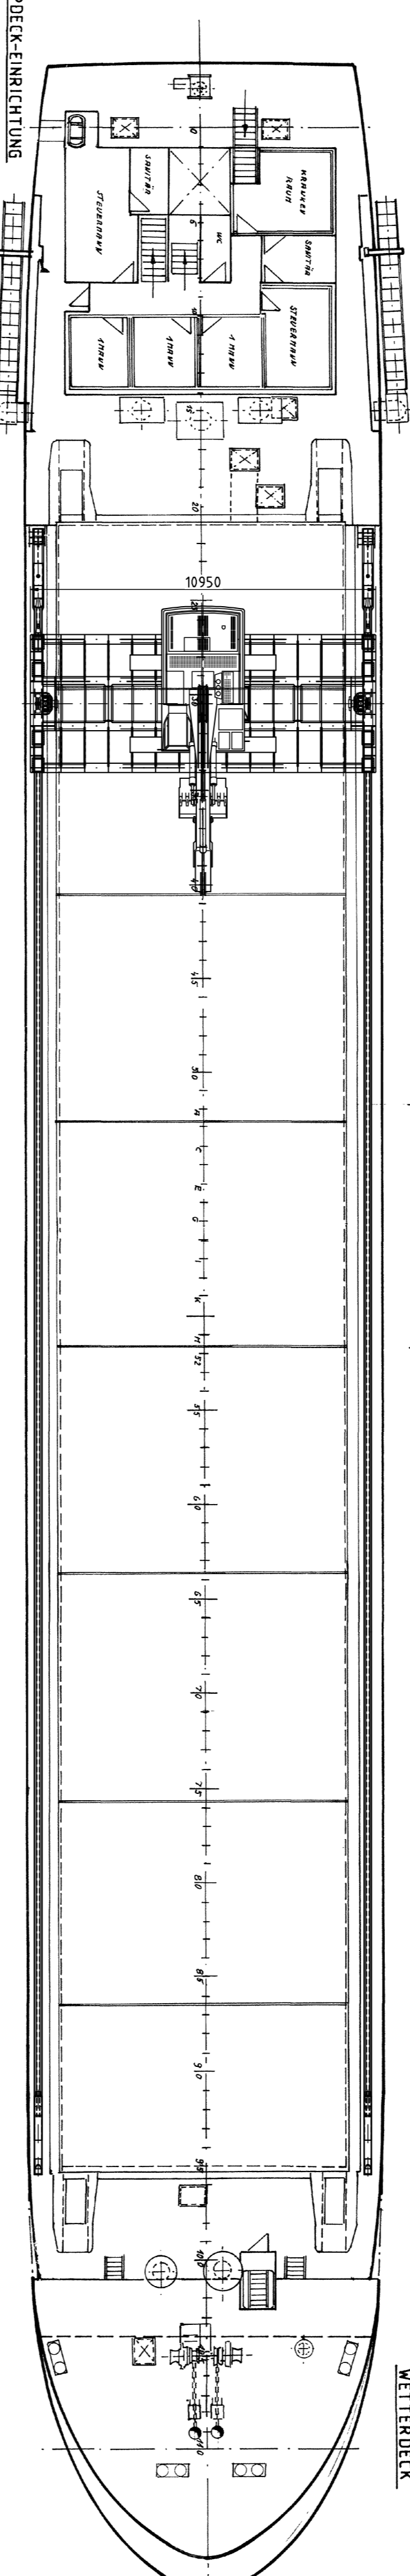

M/V "SULE VIKING"

MAIN DIMENSIONS:
LENGTH OVER ALL 81.000 m
LENGTH BETWEEN PERP. 73.800 m
BREADTH MOULDED 11.300 m
DEPTH MOULDED TO MAIN DECK 5.900 m
FRAME SPACING 0.600 m
DRAUGHT MOULDED 4.570 m

Data		Tekst	
M/V "SULE VIKING" GENERALARRANGEMENT			
Hydroclass	1:150	101	07/09/07
Forming IS	KONT:	1922-107	0
Sign. nr.:	Erstausg. nr.:	Rev.:	
Postboks 102 - 4287 SKJEDNESHAUVN - Telefon 52 84 80 00 Telefax 52 84 80 01			
From: TSKP/SULE VIKING/1922-107			