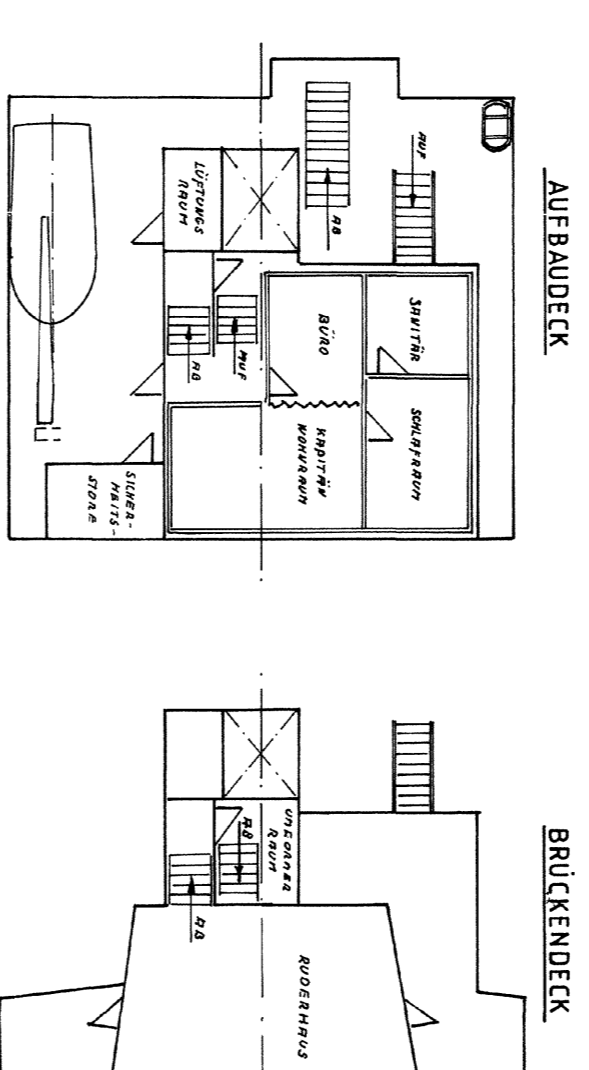

M/V "SULE VIKING"

MAIN DIMENSIONS:
LENGTH OVER ALL 81.000 m
LENGTH BETWEEN PERP. 73.800 m
BREADTH MOULDED 11.300 m
DEPTH MOULDED TO MAIN DECK 5.900 m
FRAME SPACING 0.600 m
DRAUGHT MOULDED 4.570 m

Data		Tekst	
M/V "SULE VIKING" GENERALARRANGEMENT			
Hydroclass	1:150	101	07/09/07
Forming IS	KONT:	1922-107	0
Sign. nr.:	Erstausg. nr.:	Rev.:	
Postboks 102 - 4287 SKJEDNESHAUVN - Telefon 52 84 80 00 Telefax 52 84 80 01			
From: TSKP/SULE VIKING/1922-107			