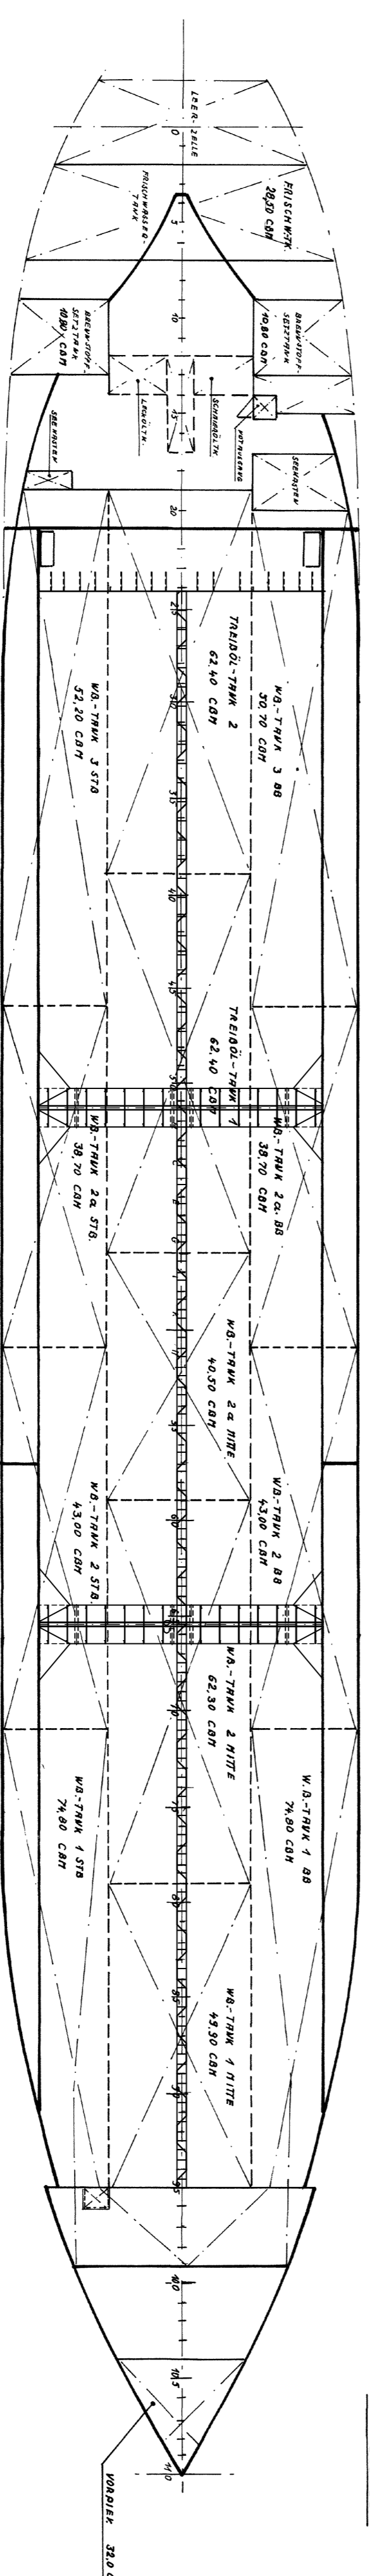

M/V "SULE VIKING"

MAIN DIMENSIONS:
LENGTH OVER ALL 81.000 m
LENGTH BETWEEN PERP. 73.800 m
BREADTH MOULDED 11.300 m
DEPTH MOULDED TO MAIN DECK 5.900 m
FRAME SPACING 0.600 m
DRAUGHT MOULDED 4.570 m

Data		Tekst	
M/V "SULE VIKING" GENERALARRANGEMENT			
Hydroclass	1:150	101	07/09/07
Forming IS	KONT:	1922-107	0
Sign. nr.:	Erstausg. nr.:	Rev.:	
Postboks 102 - 4287 SKJEDNESHAUVN - Telefon 52 84 80 00 Telefax 52 84 80 01			
From: TSKP/SULE VIKING/1922-107			