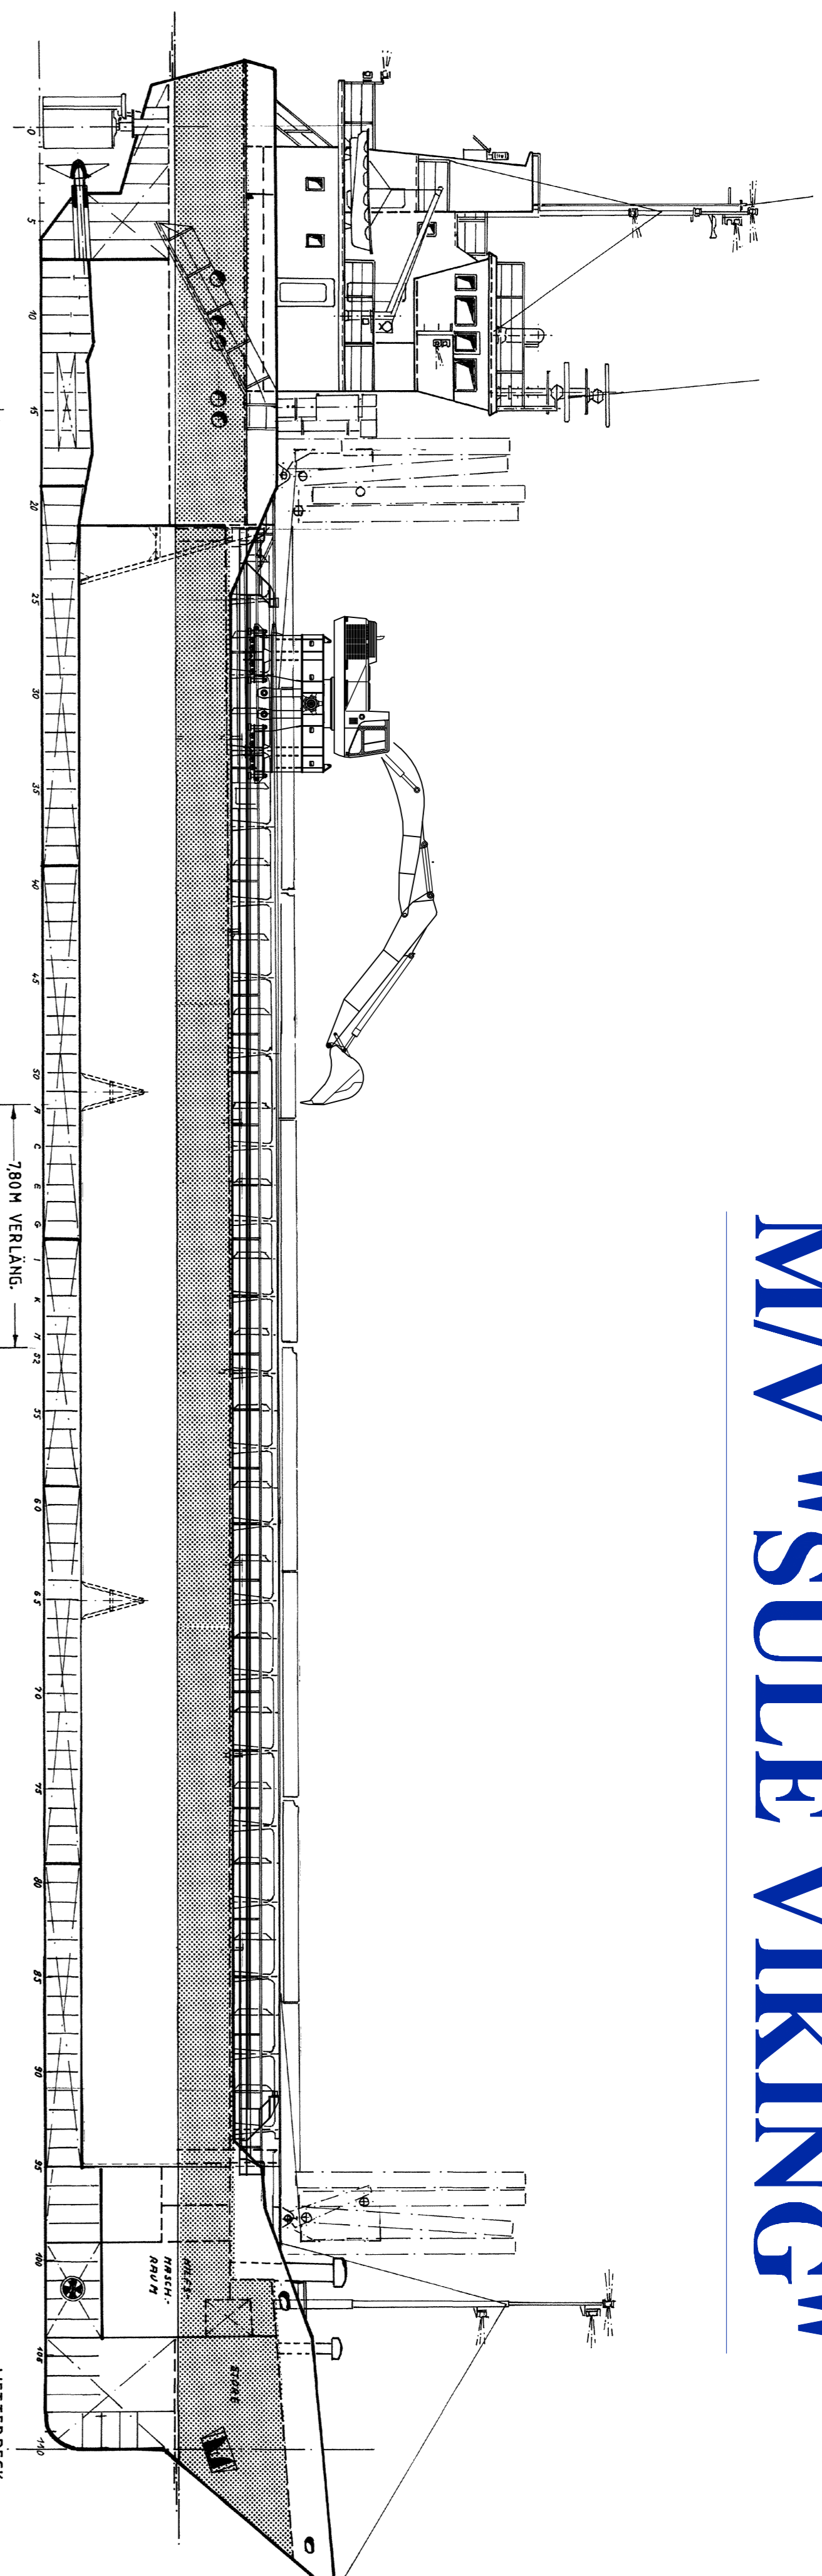

M/V "SULE VIKING"

MAIN DIMENSIONS:
LENGTH OVER ALL 81.000 m
LENGTH BETWEEN PERP. 73.800 m
BREADTH MOULDED 11.300 m
DEPTH MOULDED TO MAIN DECK 5.900 m
FRAME SPACING 0.600 m
DRAUGHT MOULDED 4.570 m

Data		Tekst	
M/V "SULE VIKING" GENERALARRANGEMENT			
Hydroclass	1:150	101	07/09/07
Forming IS	KONT:	1922-107	0
Sign. nr.:	Erstausg. nr.:	Rev.:	
Postboks 102 - 4287 SKJEDNESHAUVN - Telefon 52 84 80 00 Telefax 52 84 80 01			
From: TSKP/SULE VIKING/1922-107			