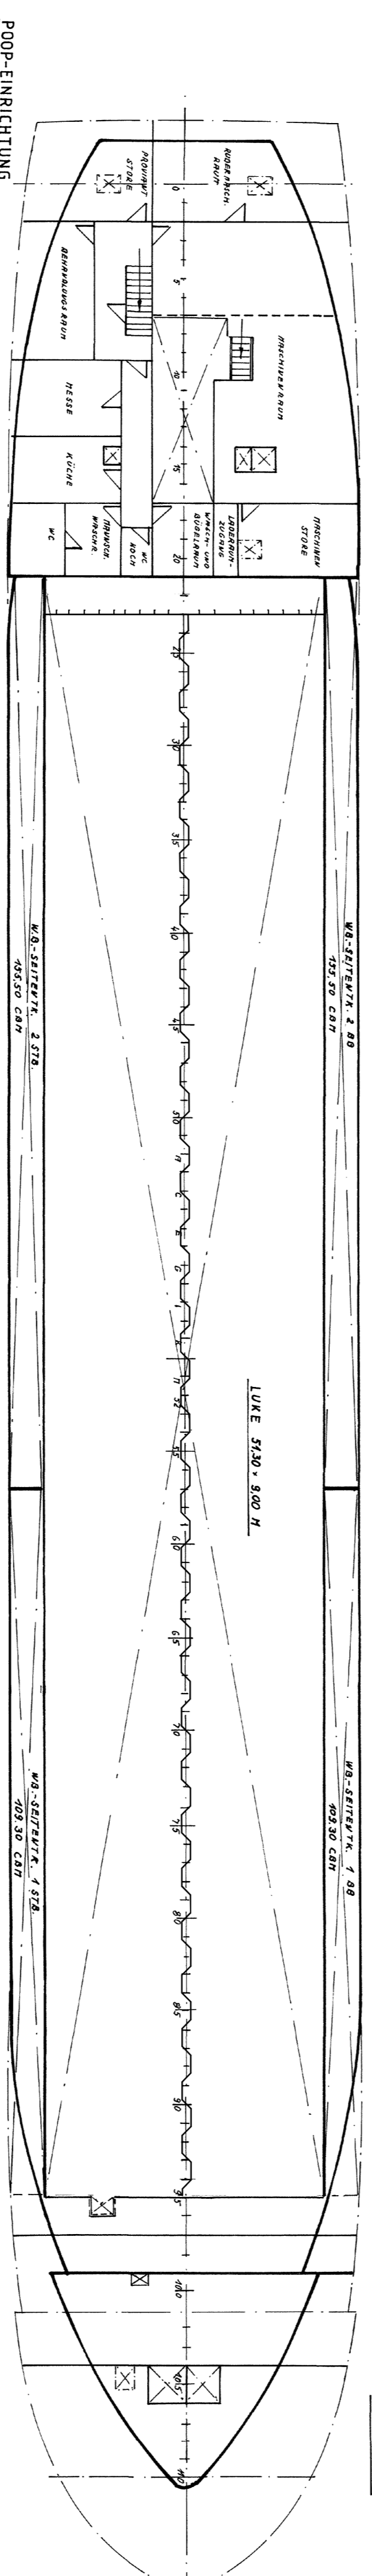

M/V "SULE VIKING"

MAIN DIMENSIONS:
LENGTH OVER ALL 81.000 m
LENGTH BETWEEN PERP. 73.800 m
BREADTH MOULDED 11.300 m
DEPTH MOULDED TO MAIN DECK 5.900 m
FRAME SPACING 0.600 m
DRAUGHT MOULDED 4.570 m

Data		Tekst	
M/V "SULE VIKING" GENERALARRANGEMENT			
Hydroclass	1:150	101	07/09/07
Forming IS	KONT:	1922-107	0
Sign. nr.:	Erstausg. nr.:	Rev.:	
Postboks 102 - 4287 SKJEDNESHAUVN - Telefon 52 84 80 00 Telefax 52 84 80 01			
From: TSKP/SULE VIKING/1922-107			