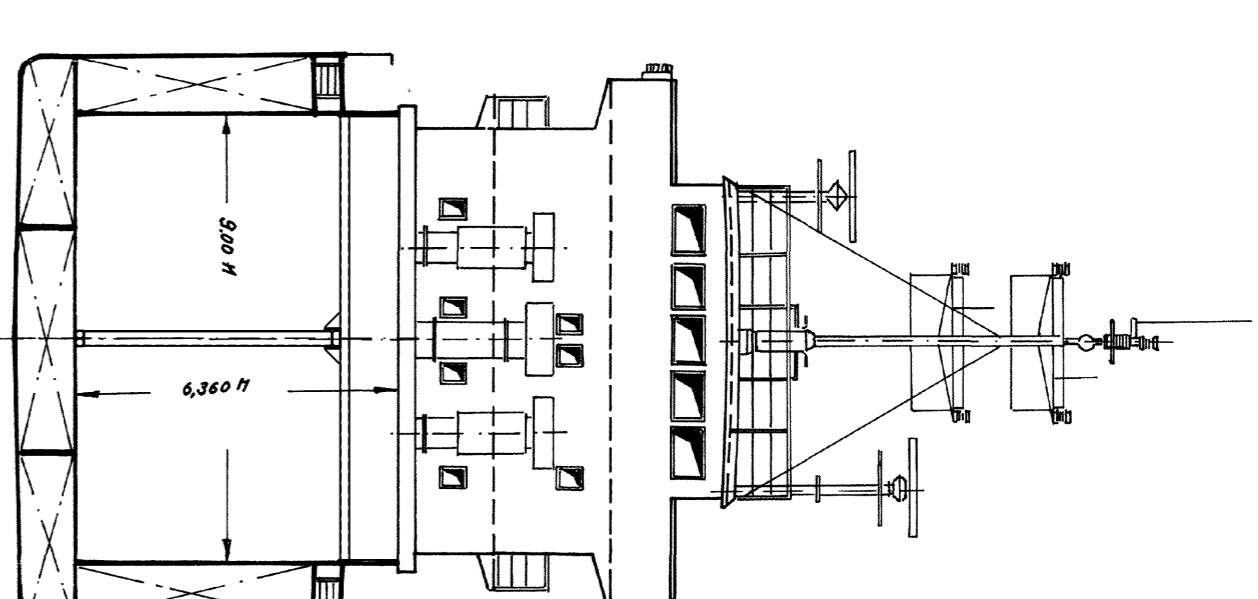

M/V "SULE VIKING"

MAIN DIMENSIONS:
LENGTH OVER ALL 81.000 m
LENGTH BETWEEN PERP. 73.800 m
BREADTH MOULDED 11.300 m
DEPTH MOULDED TO MAIN DECK 5.900 m
FRAME SPACING 0.600 m
DRAUGHT MOULDED 4.570 m

Data		Tekst	
M/V "SULE VIKING" GENERALARRANGEMENT			
Hydroclass	1:150	101	07/09/07
Forming IS	KONT:	1922-107	0
Sign. nr.:	Erstausg. nr.:	Rev.:	
Postboks 102 - 4287 SKJEDNESHAUVN - Telefon 52 84 80 00 Telefax 52 84 80 01			
From: TSKP/SULE VIKING/1922-107			